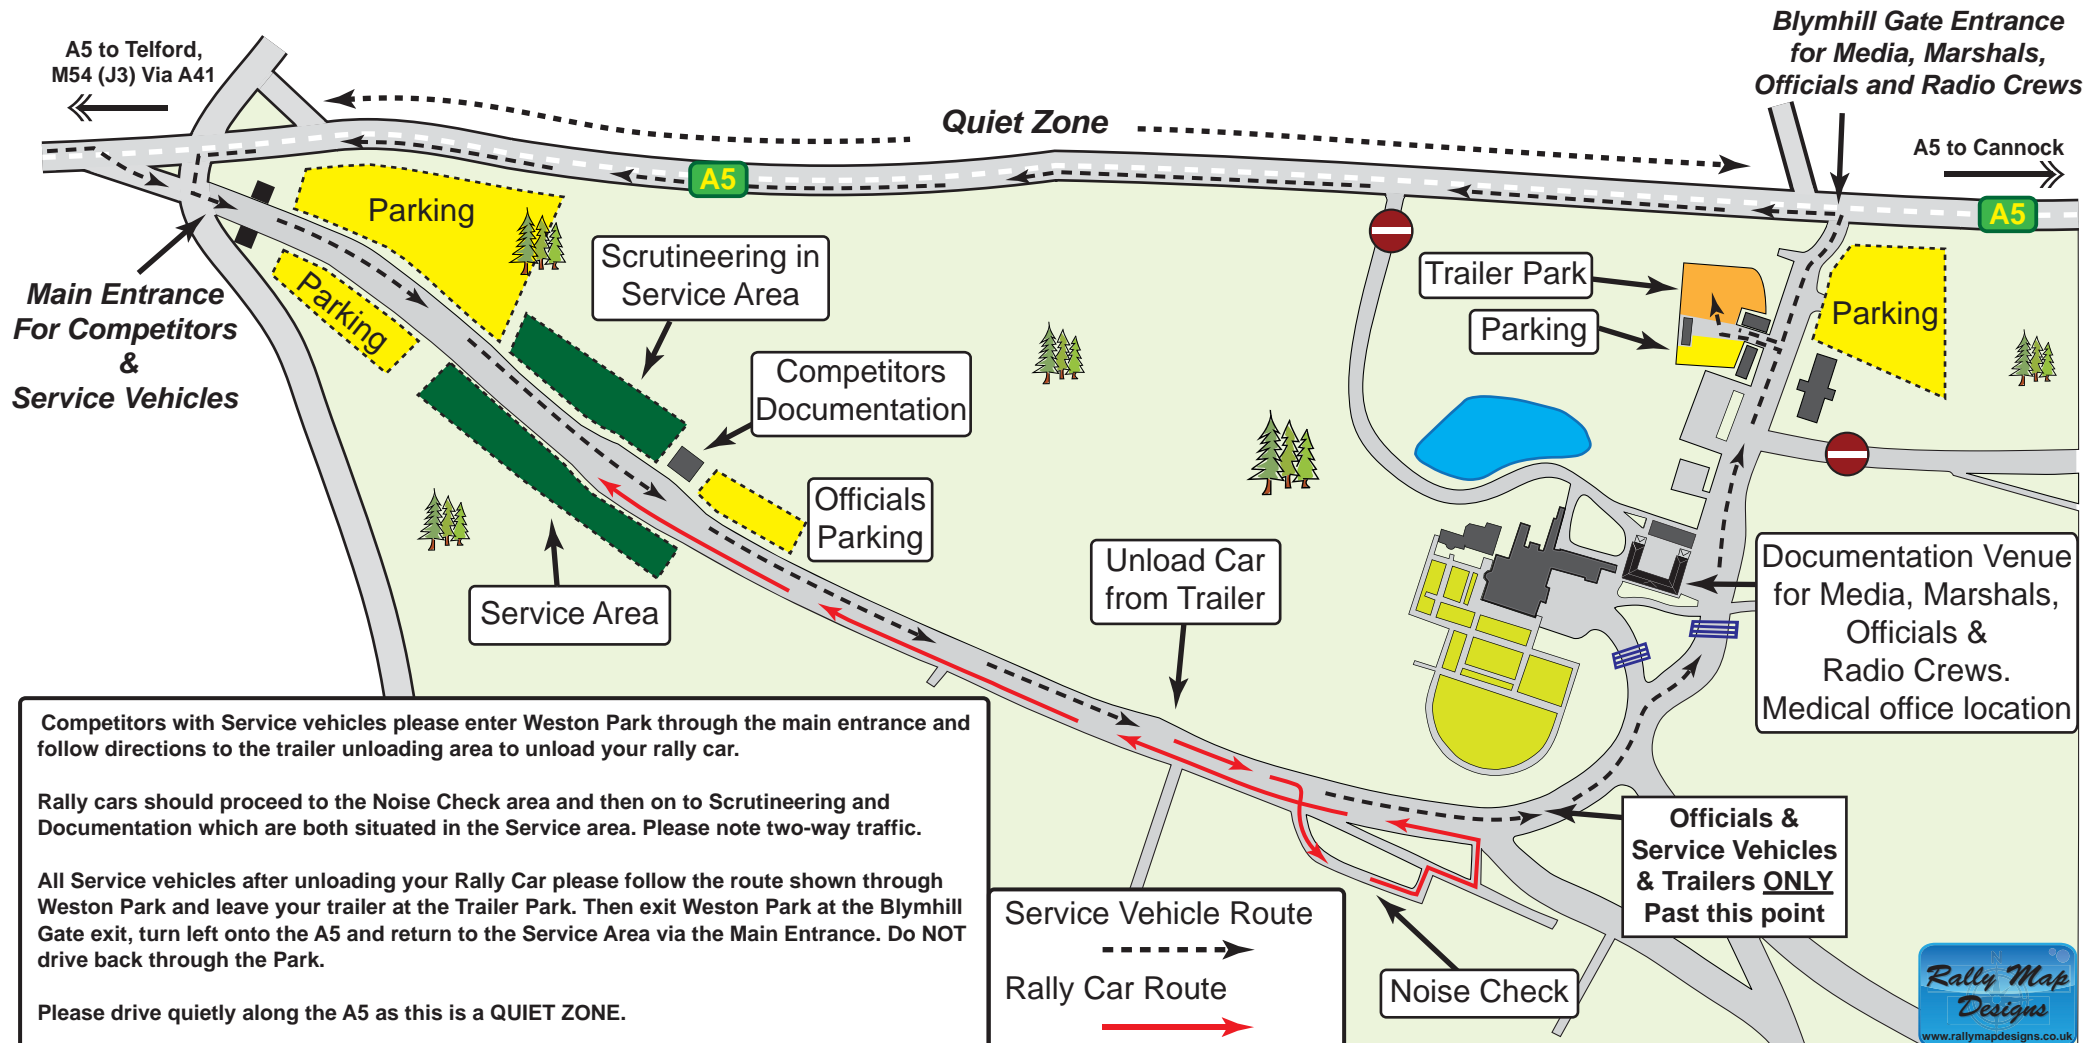

# AGBO Stages Rally 2012

25th March 2012

Noise, Scrutineering, Trailer Park  
& Documentation Locations

Weston Park, Weston-under-Lizard,  
Nr Shifnal, Shropshire, TF11 8LE

Main Entrance GPS Co-ordinates

Latitude 52°41'43.11"N

Longitude 2°18'4.05"W

Blymhill Gate Entrance GPS Co-ordinates

Latitude 52°41'42.80"N

Longitude 2°17'4.99"W

Diagrams are issued for guidance and are not to scale